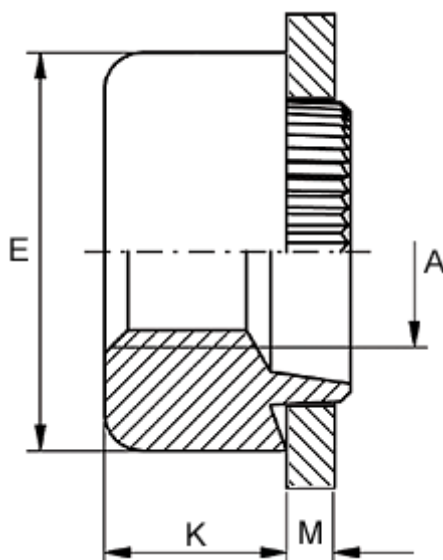

Article number: 12705000035110

Description: KLEE-coil 705 000 035.110
M3,5 Unhardened, zinc-pl. & chr. blue

Measures

Female thread A	= M3,5
Height K	= 4.0
Outer diameter E	= 10.0
Plate thickness	= 1.1 to 1.3
Recommended bore diameter for extreme load	= 7.0
Recommended bore diameter for normal use	= 7.0